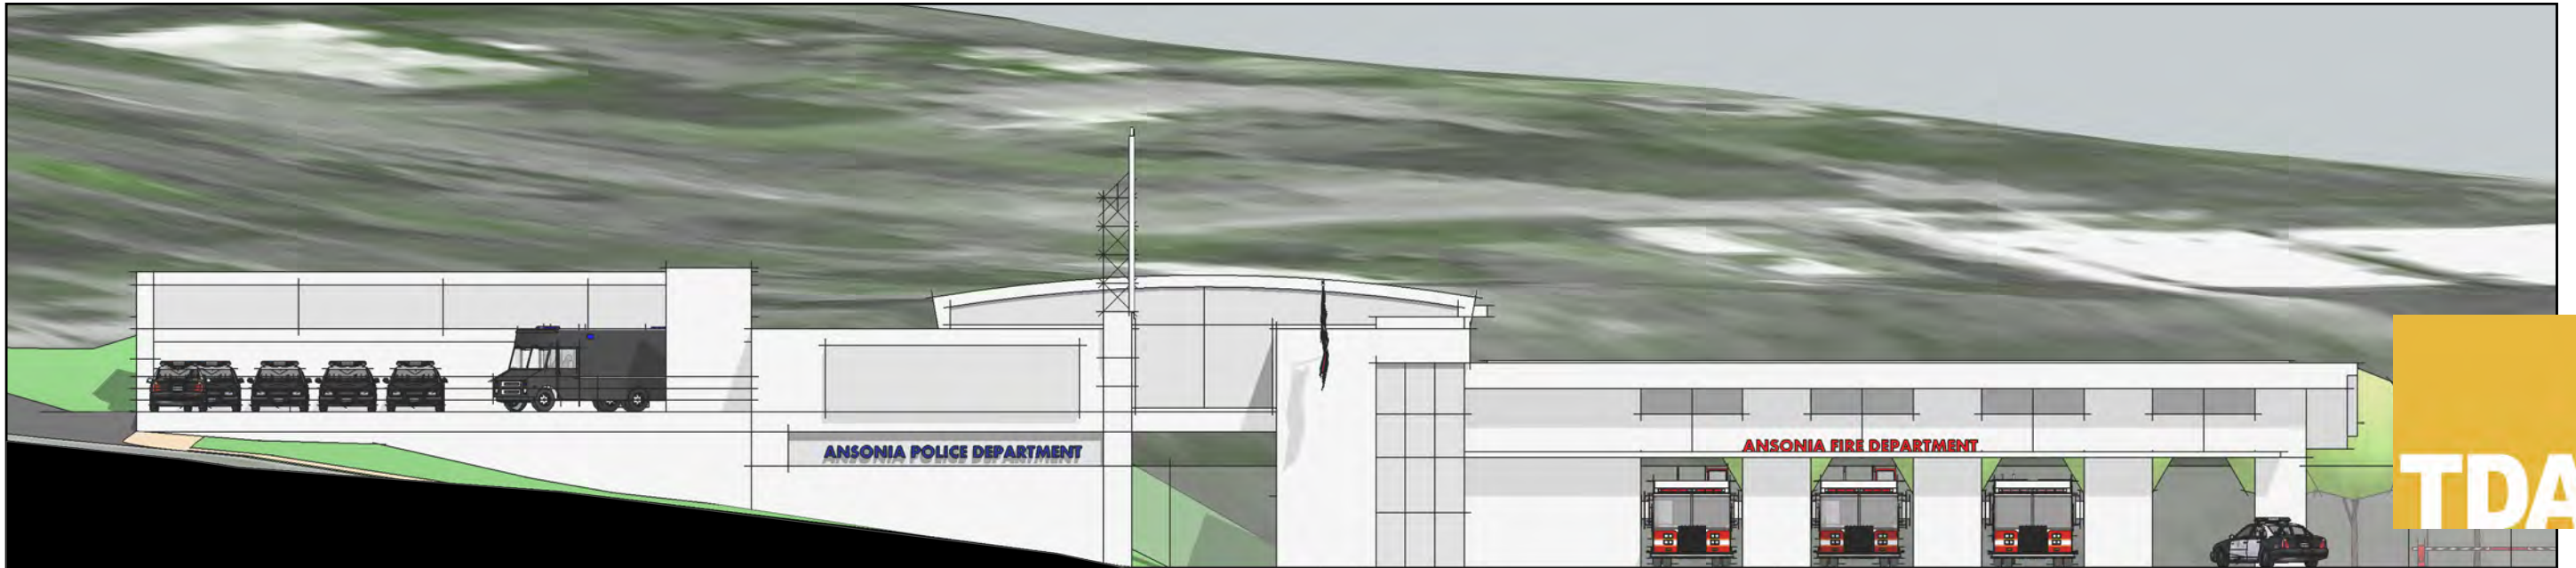

- 1. Public Safety Center - Police and Fire Department HQ
- 2. Maintenance Facility
- 3. Riverside Residential Community

TDA
TISE DESIGN

- 1. Police Department
- 2. Fire Department
- 3. Staging and Washing Area
- 4. Secure Gate
- 5. Maintenance Buiding
- 6. Training / Recreation Area
- 7. Secure Parking Area
- 8. New Riverside Community

TDA
TISE DESIGN

ANSONIA PUBLIC SAFETY CENTER - POLICE AND FIRE DEPARTMENT HEADQUARTERS